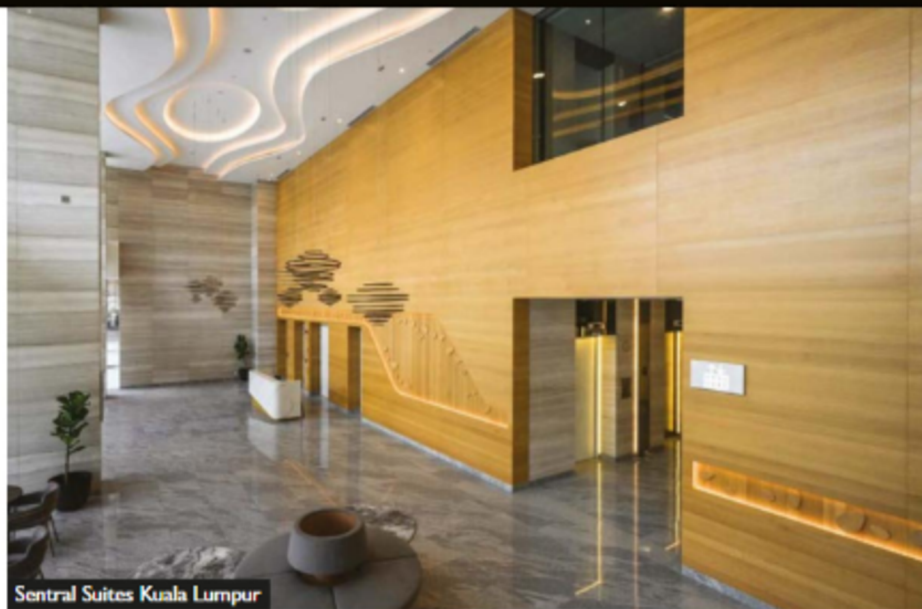

2024-2025

ASIA PACIFIC
HOTEL
AWARDS

in association with

2024-2025

Sentral Suites Kuala Lumpur

Sentral Suites Kuala Lumpur

The Bousteador

The Bousteador

The Bousteador

MILLIMETRE DESIGN SDN BHD was involved in two notable projects: Sentral Suites and The Bousteador. For Sentral Suites, the client sought a design that would add commercial value and foster interactions among different generations and local residents. Residents expressed concerns that the building might not represent their heritage or harmonise with the community. Millimetre Design responded by creating a design inspired by traditional games, integrating them into the complex's fabric.