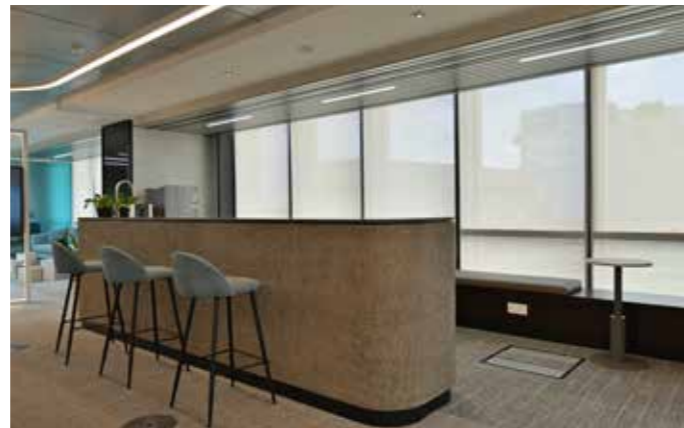

The curvature lighting fixtures that adorn the office create a visually stunning touch while simultaneously fulfilling a functional purpose. Striking a delicate balance between modernity and elegance, they define dedicated spaces within the office, guiding employees and visitors alike through a harmonious journey.

Throughout the office, a warm and inviting palette of greys and browns serves as a sophisticated backdrop. The intention behind this design choice is to harmonise the diverse textures and materials present in the office, creating a cohesive and aesthetically pleasing environment that nurtures focus and concentration.

In line with the belief that a well-connected team is a productive team, the office features a meticulously designed pantry area. This space goes beyond merely serving as a place to enjoy meals; it is carefully crafted to encourage interaction and collaboration among employees. By fostering a sense of community, the office seeks to enhance creativity and camaraderie, nurturing a shared purpose and vision among its workforce.

At the heart of the Bousteador's design philosophy is a steadfast commitment to both sustainability and employee well-being. This office stands as a technological marvel, optimizing energy consumption through intelligent climate control system and personalised lighting. This not only aids in diminishing the organization's ecological footprint but also guarantees employees a futuristic and comfortable workspace, ultimately enhancing their overall experience.